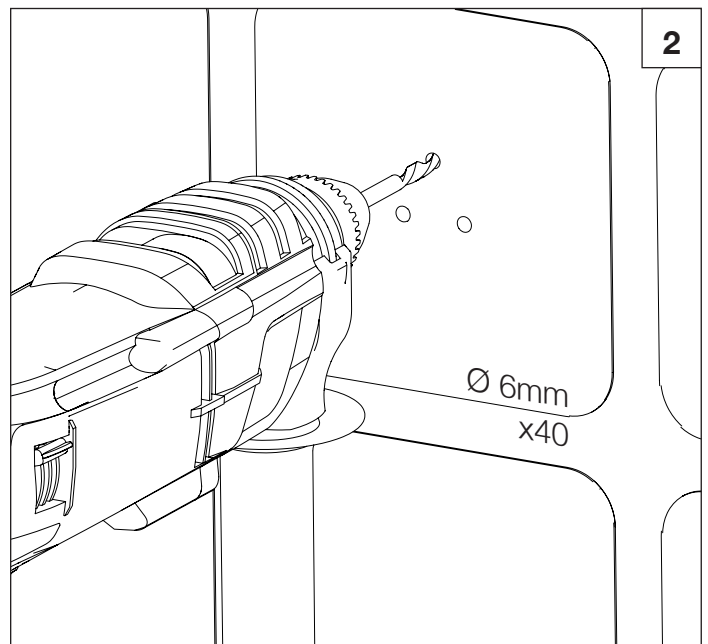

Times

design by Thomas King

Innovation since 1935

6273.--.57

Porte-brosse
Borstelhouder
Brush holder

RA0.V01