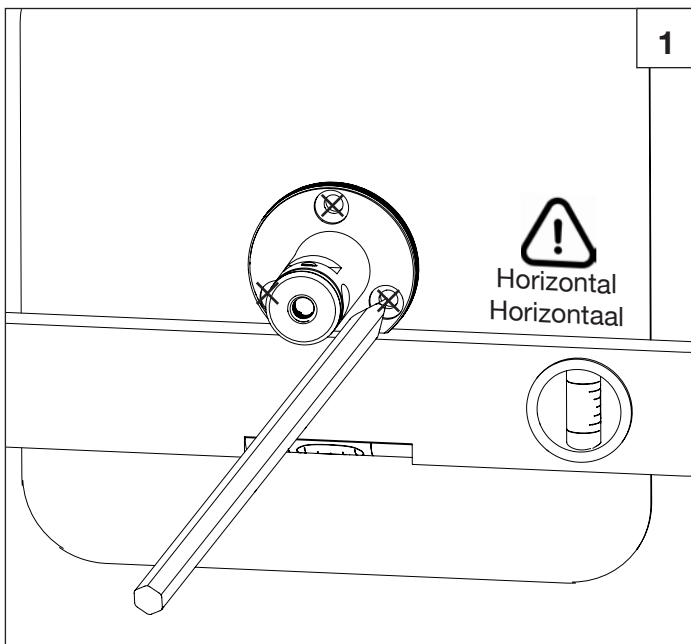

Times

design by Thomas King

Innovation since 1935

6273.--.57

Porte-brosse
Borstelhouder
Brush holder

RA0.V01