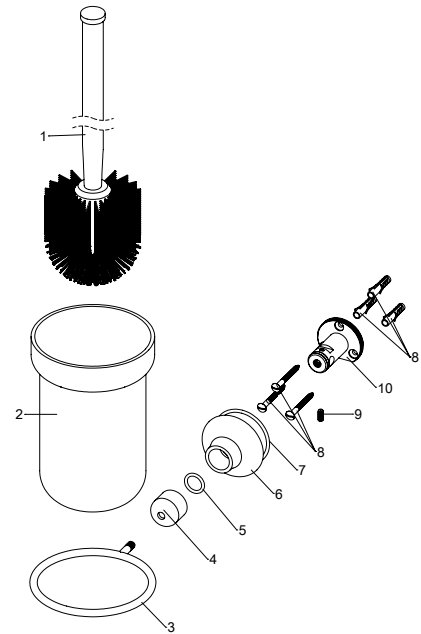

Times

design by Thomas King

Innovation since 1935

6273.--.57

Porte-brosse
Borstelhouder
Brush holder

RA0.V01